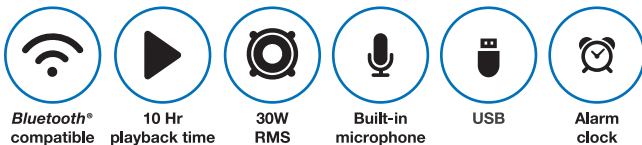

XTS-650 STYX

Speaker bar with digital clock
Bluetooth® compatible

Highlights

- 30W total RMS
- Speaker bar with digital clock, wireless technology and built-in microphone for hands-free conversations
- Wirelessly streams music from up to 33 feet away from the audio source
- Plays audio files directly from a USB flash drive, micro-SD™ brand memory card (TF), and auxiliary source
- 6 control buttons (Mode, Prev. track/Vol-, Play/Pause/Handset, Next track/Vol+, Clock, Snooze/Dimmer/EQ)
- An auxiliary input allows connection to any device equipped with a 3.5mm audio jack (for wired playback)
- Refined classic design highlighted by a woven fabric cover and an LCD display

Device	
Type	Speaker bar with digital clock
Maximum power output (RMS)	30W
DC input	5V/1A
Buttons	6 buttons (Mode, Prev. track/Vol-, Play/Pause/Handset, Next track/Vol+, Clock, Snooze/Dimmer/EQ)
Speaker	
Driver unit	2x50mm 4Ω
Maximum power output (RMS)	2x15W
Frequency	20Hz—16KHz
Impedance	4Ω
Sensitivity	≤10%KHz/0dB
Signal to noise ratio	>75dB
THD	0.5% (3W, 1KHZ)
FM tuner	87.5 MHz -108MHz
Microphone	
Directivity	Omnidirectional
Frequency	20HZ-20KHZ
Impedance	2.2K
Sensitivity	92dB
Connectivity	
Connection type	Bluetooth® compatible V4.2
Memory card slot	Yes
Wireless RF frequency	80HZ-20KHZ
Wireless range	>33ft
Battery	
Type	7.4V 2000mAh
Charging time	5 hours
Run time	10.5 hours at medium volume level
Standby time	More than 6 months
Charging method	Micro-USB
Specifications	
Dimensions	Ø65x(L)17.7in
Weight	29oz
Cable length	3.2ft
Highlighted features	
Lighting effect	LCD display with dimming effect
Rechargeable power	Yes
Auxiliary port	Yes
Tuner	Yes
Warranty	One year